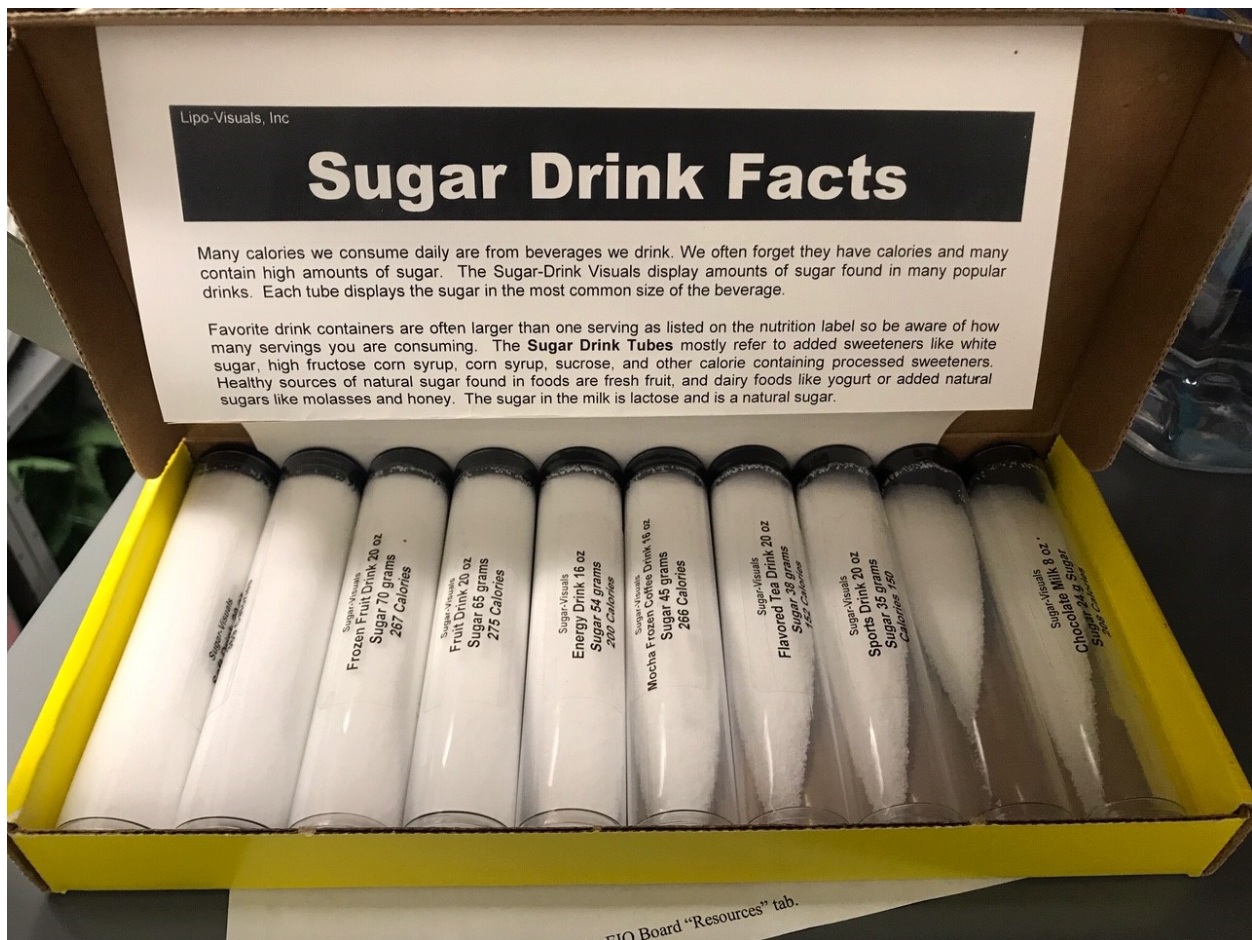

How Much Sugar Display

Description of item: Display of sugar content in common drinks.

Age group: Middle/High School to adult.