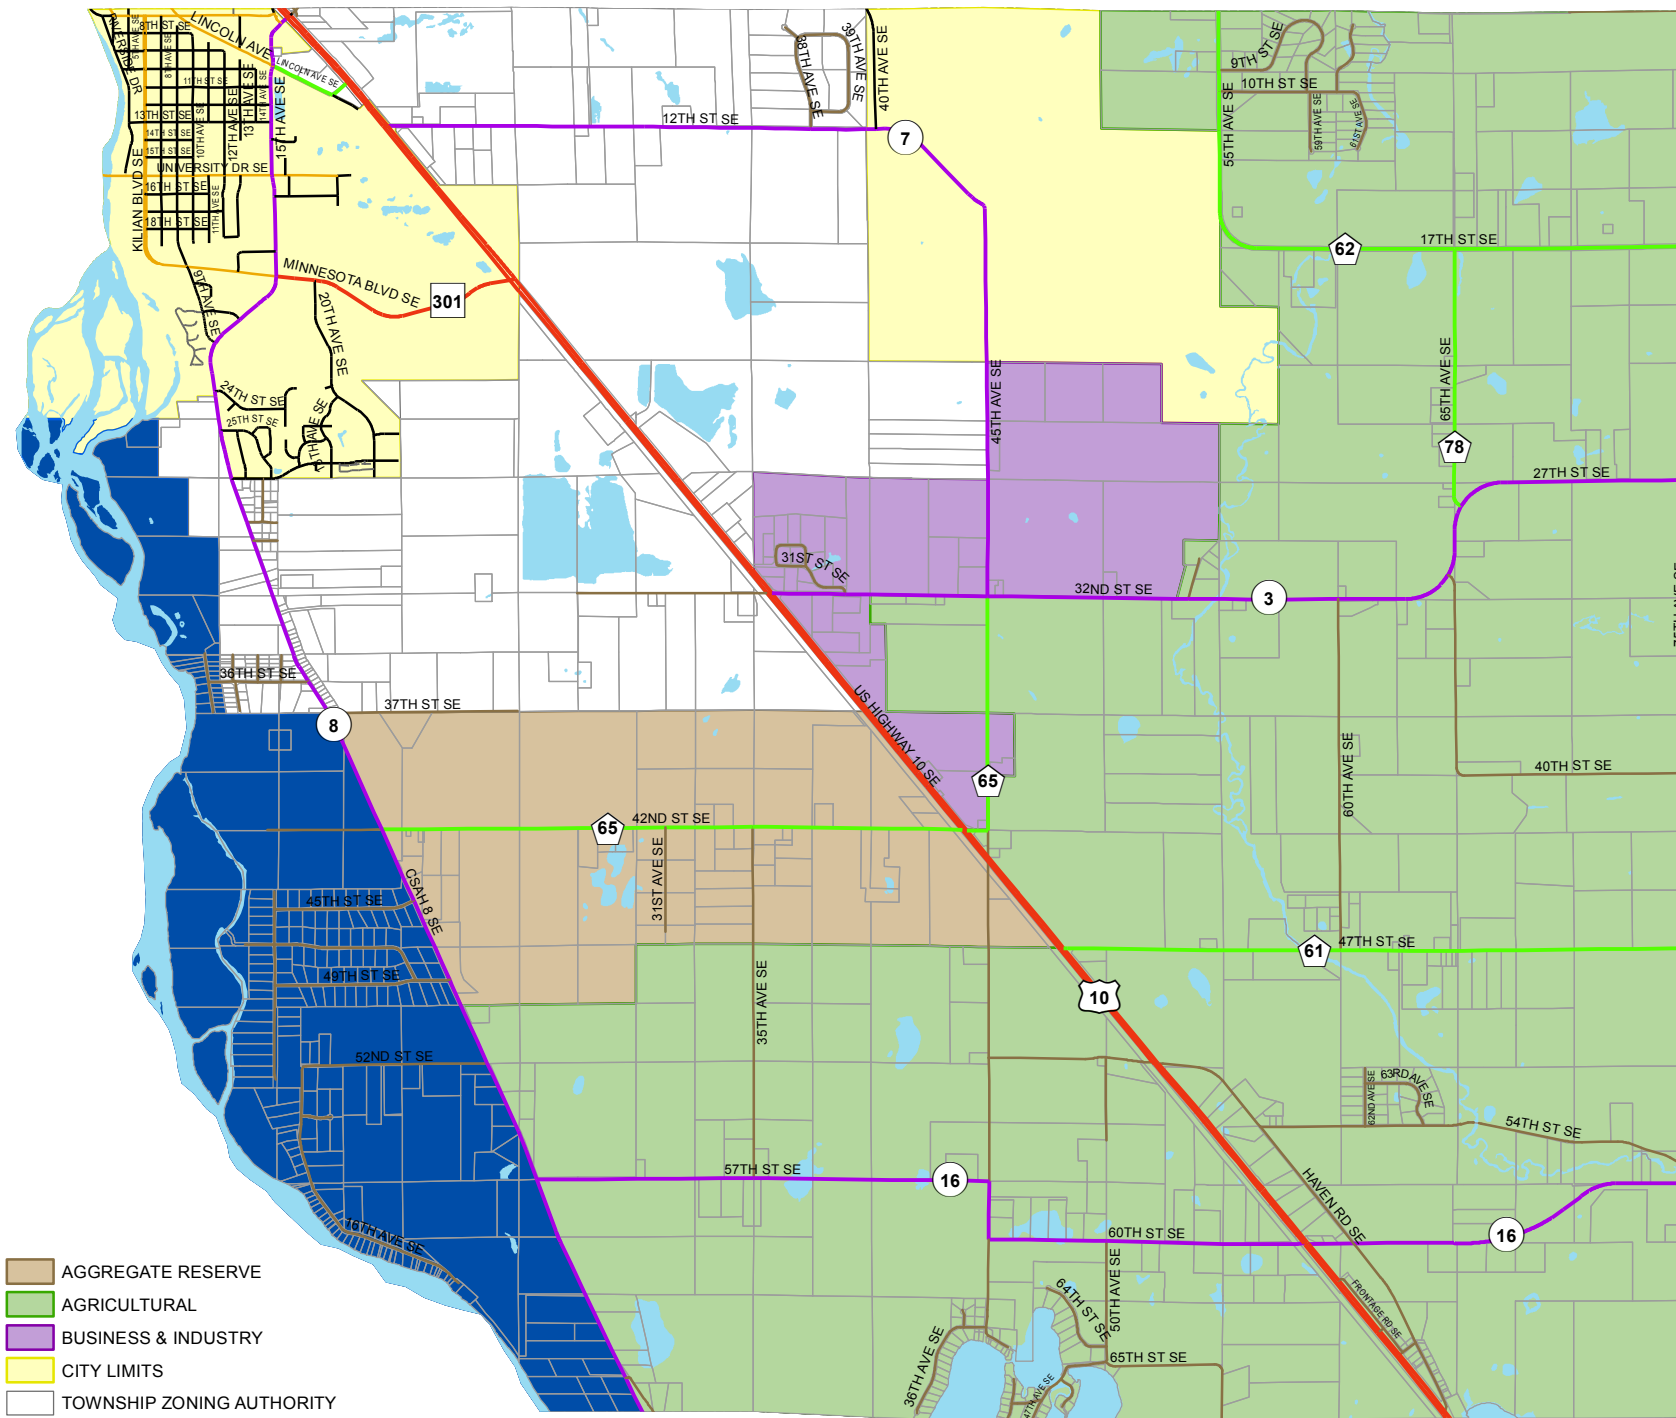

Haven Township Comprehensive Plan

- AGGREGATE RESERVE
- AGRICULTURAL
- BUSINESS & INDUSTRY
- CITY LIMITS
- TOWNSHIP ZONING AUTHORITY
- WILD, SCENIC & RECREATIONAL RIVERWAY