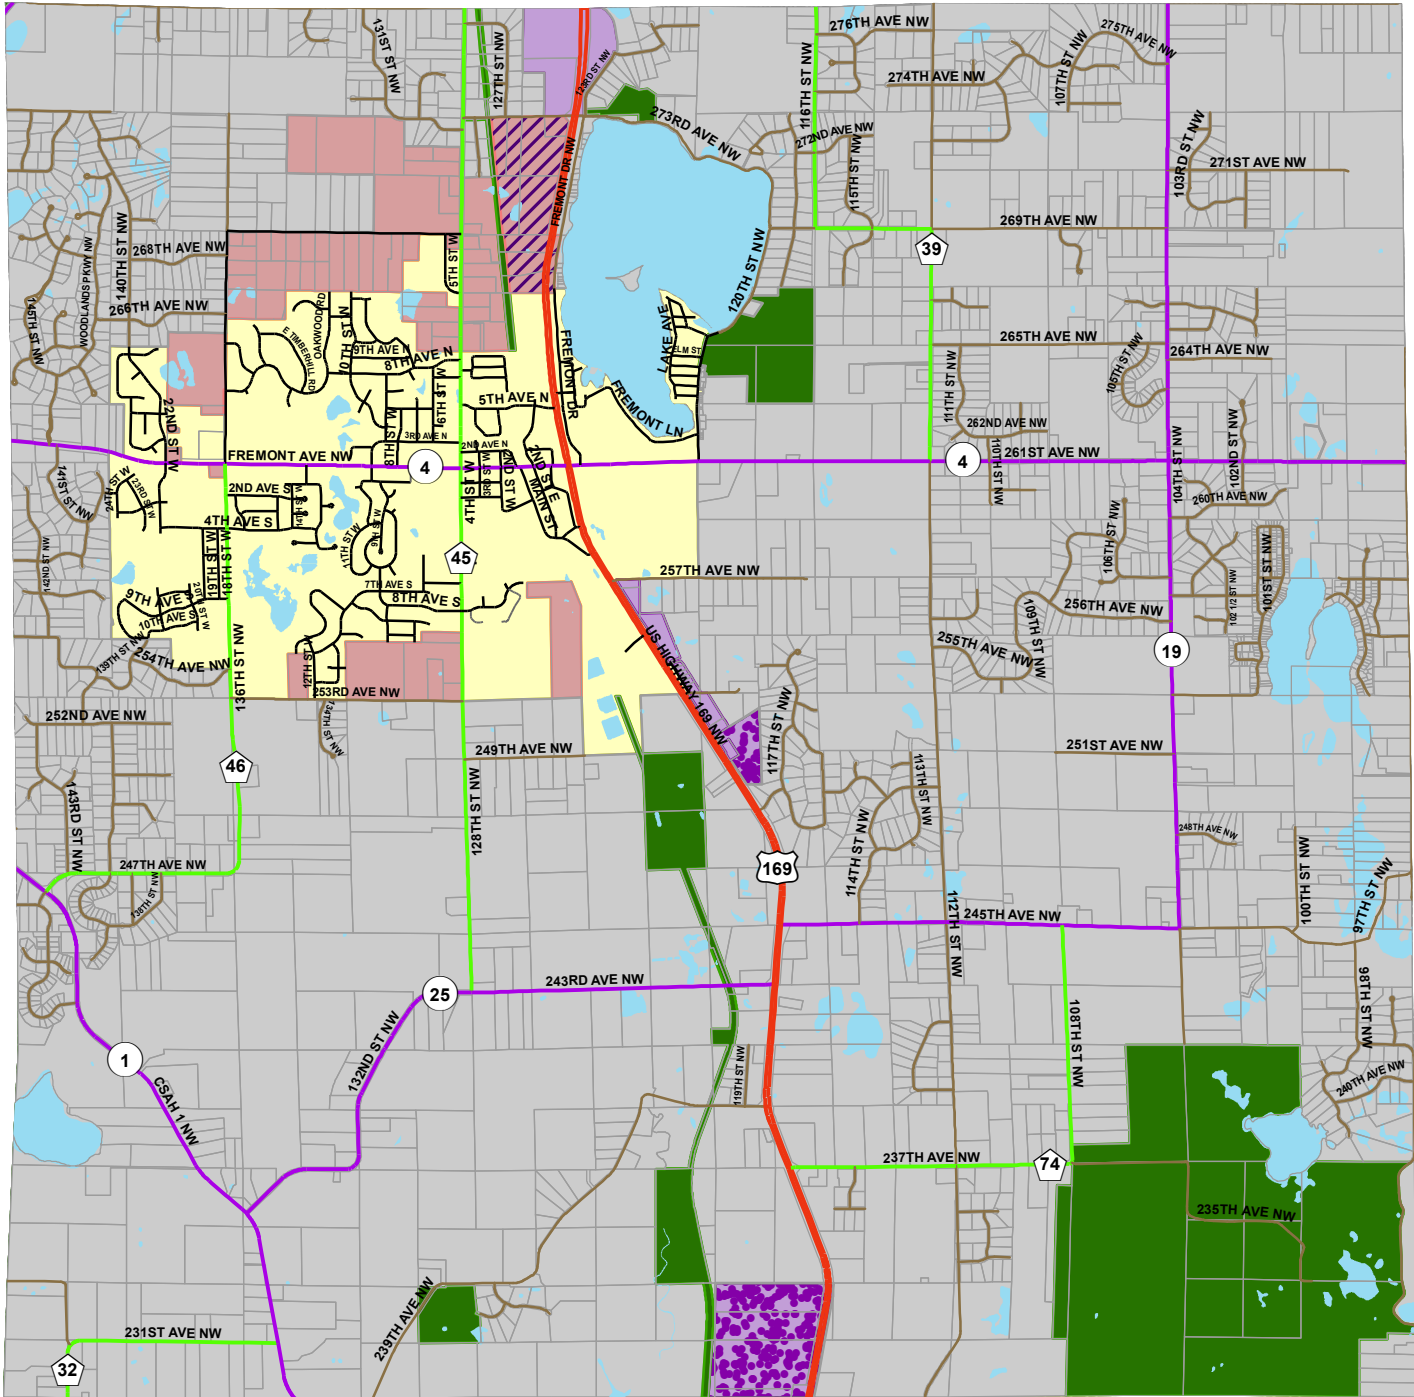

Livonia Township Comprehensive Plan

- BUSINESS & INDUSTRY
- CITY LIMITS
- HEAVY INDUSTRY
- PARKS & OPEN SPACE
- RURAL RESIDENTIAL
- URBAN RESERVE - BUSINESS & INDUSTRY
- URBAN RESERVE - RESIDENTIAL