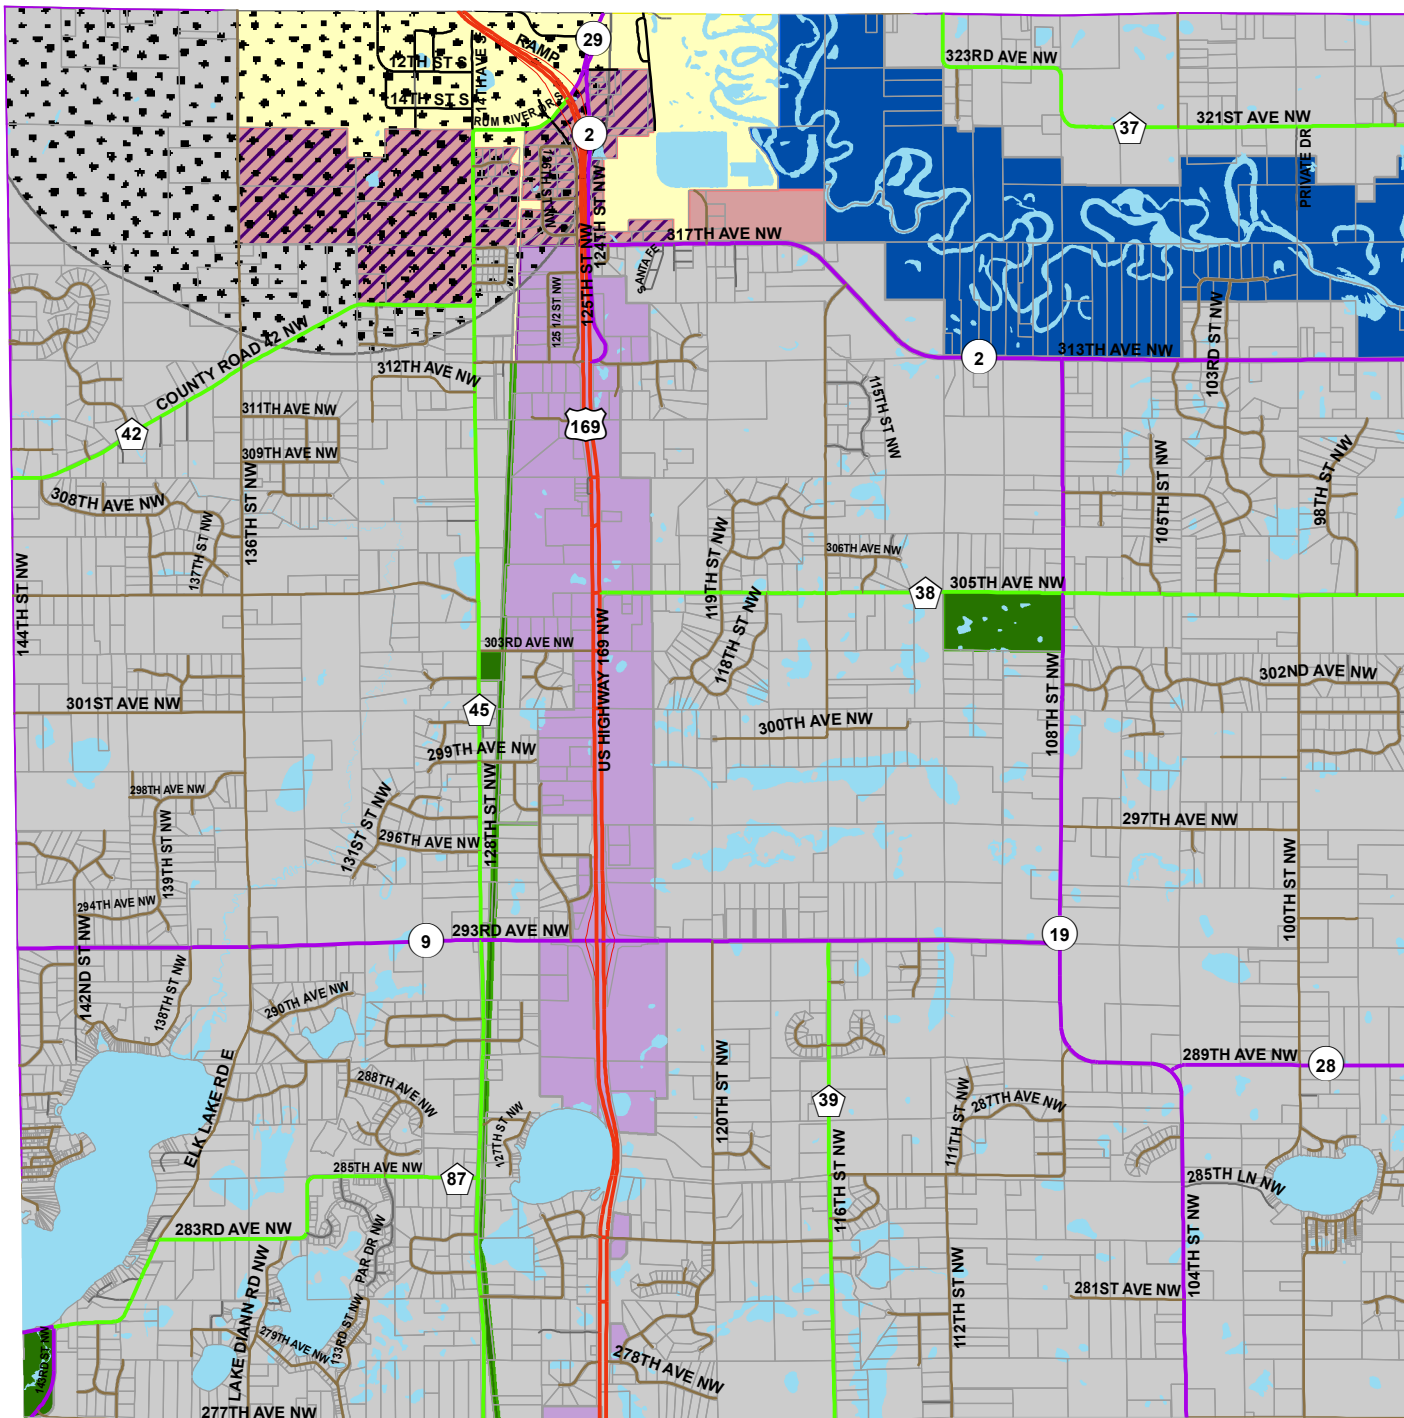

Baldwin Township Comprehensive Plan

- AIRPORT IMPACT AREA
- BUSINESS & INDUSTRY
- CITY LIMITS
- PARKS & OPEN SPACE
- RURAL RESIDENTIAL
- URBAN RESERVE - BUSINESS & INDUSTRY
- URBAN RESERVE - RESIDENTIAL
- WILD, SCENIC & RECREATIONAL RIVERWAY