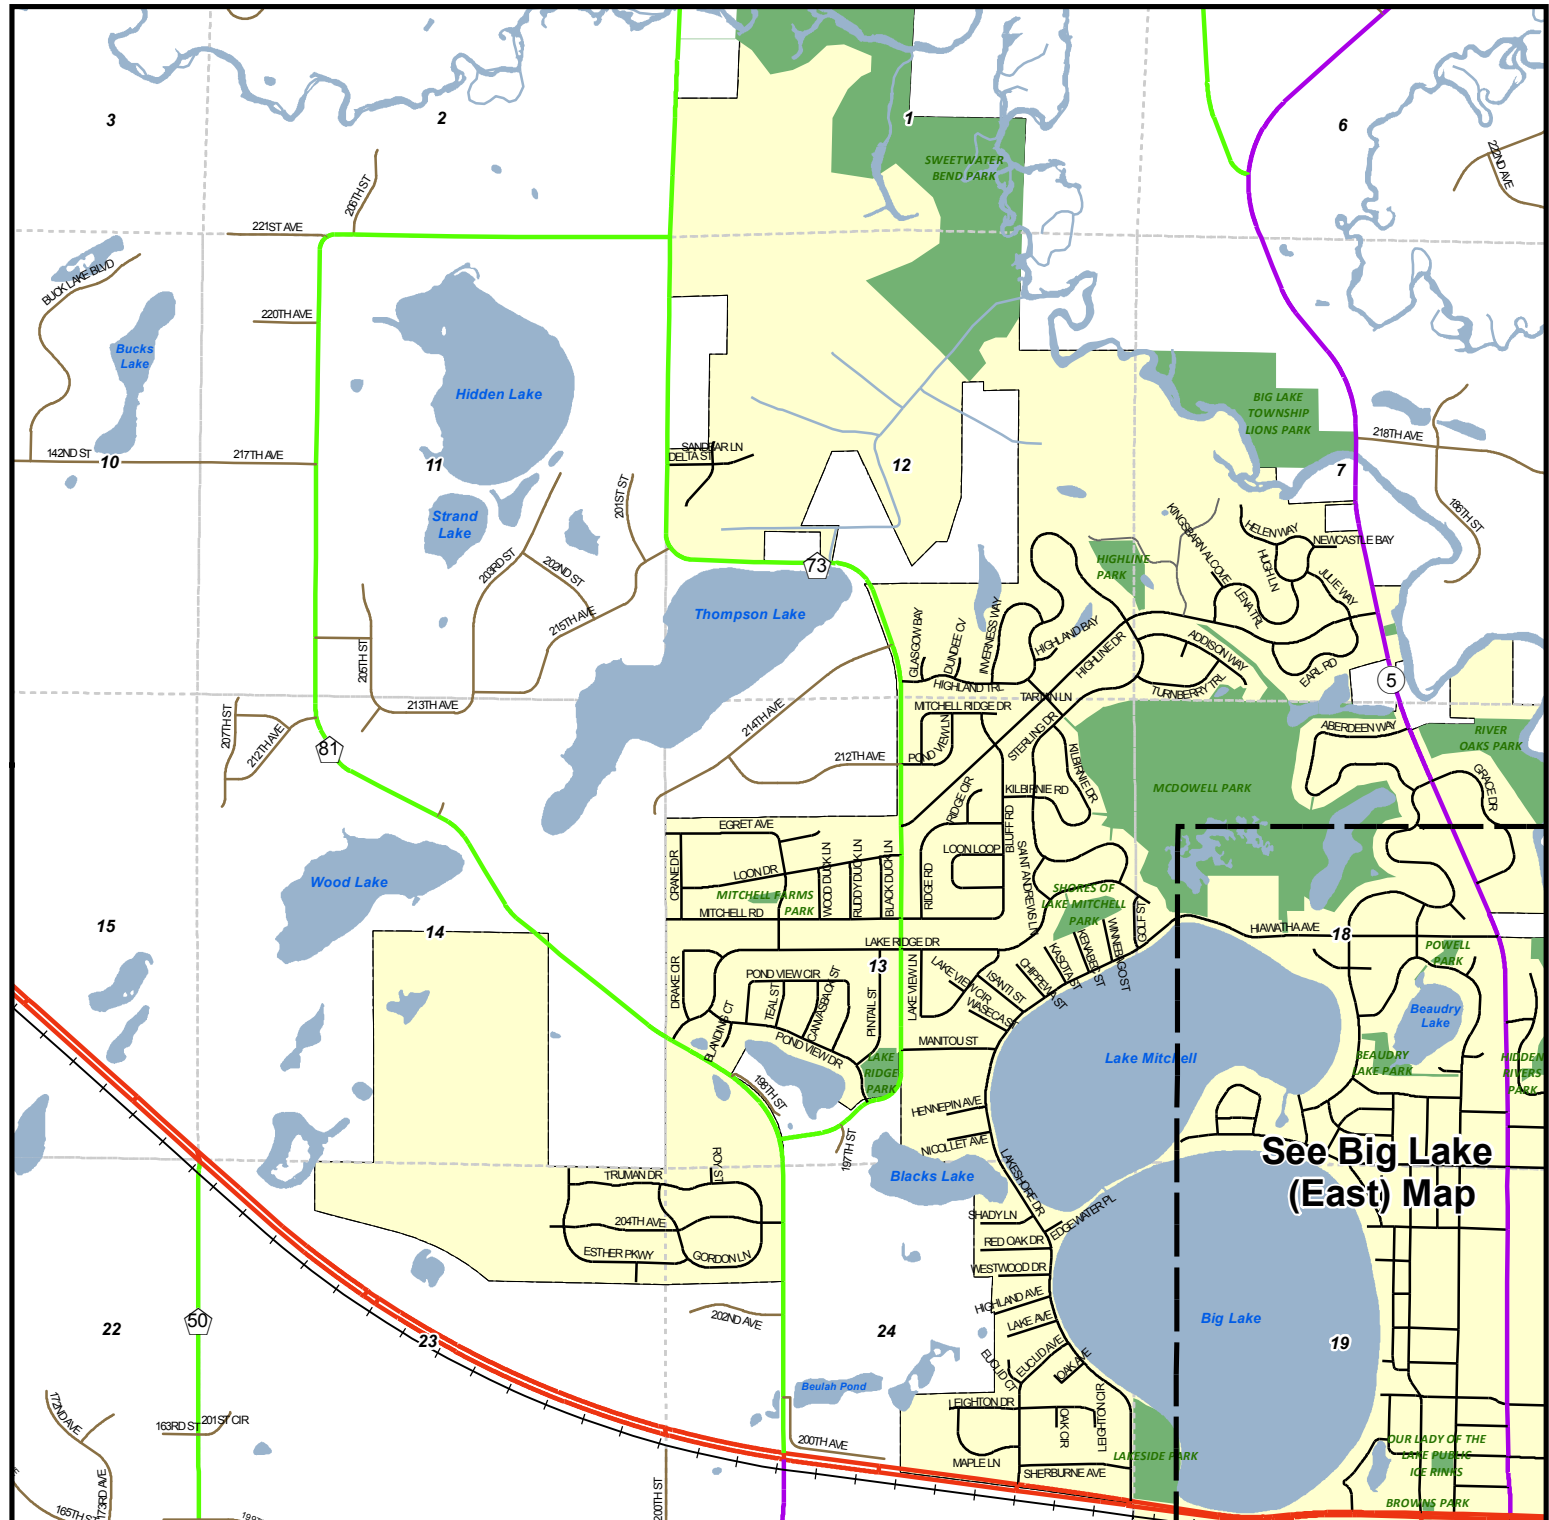

Roads

- US Highway
- State Highway
- County State Aid Highway (CSAH)
- Municipal State Aid Street (MSAS)
- County Road
- Township Road
- City Street
- Forest Road
- Refuge Road
- Private Road
- Railroad
- Section Lines
- City Limits
- Park