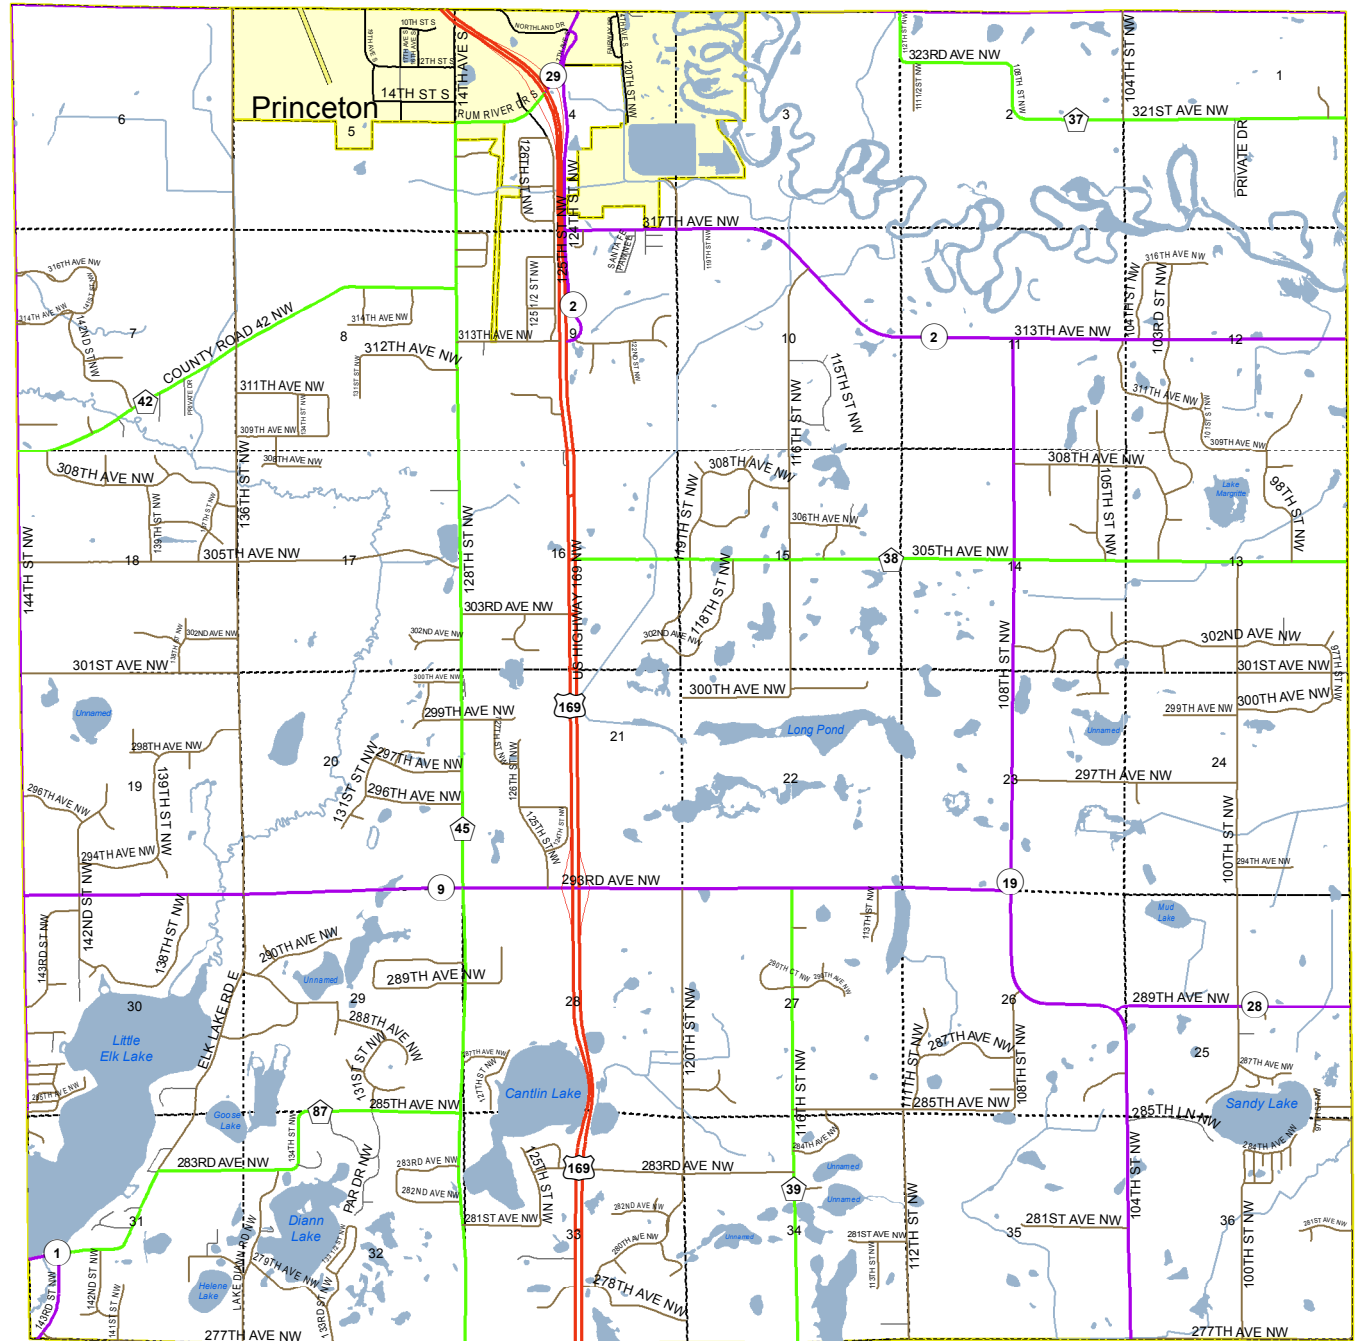

Roads

- US Highway
- State Highway
- County State Aid Highway (CSAH)
- Municipal State Aid Street (MSAS)
- County Road
- Township Road
- City Street
- Forest Road
- Refuge Road
- Private Road
- Section Lines
- City Limits