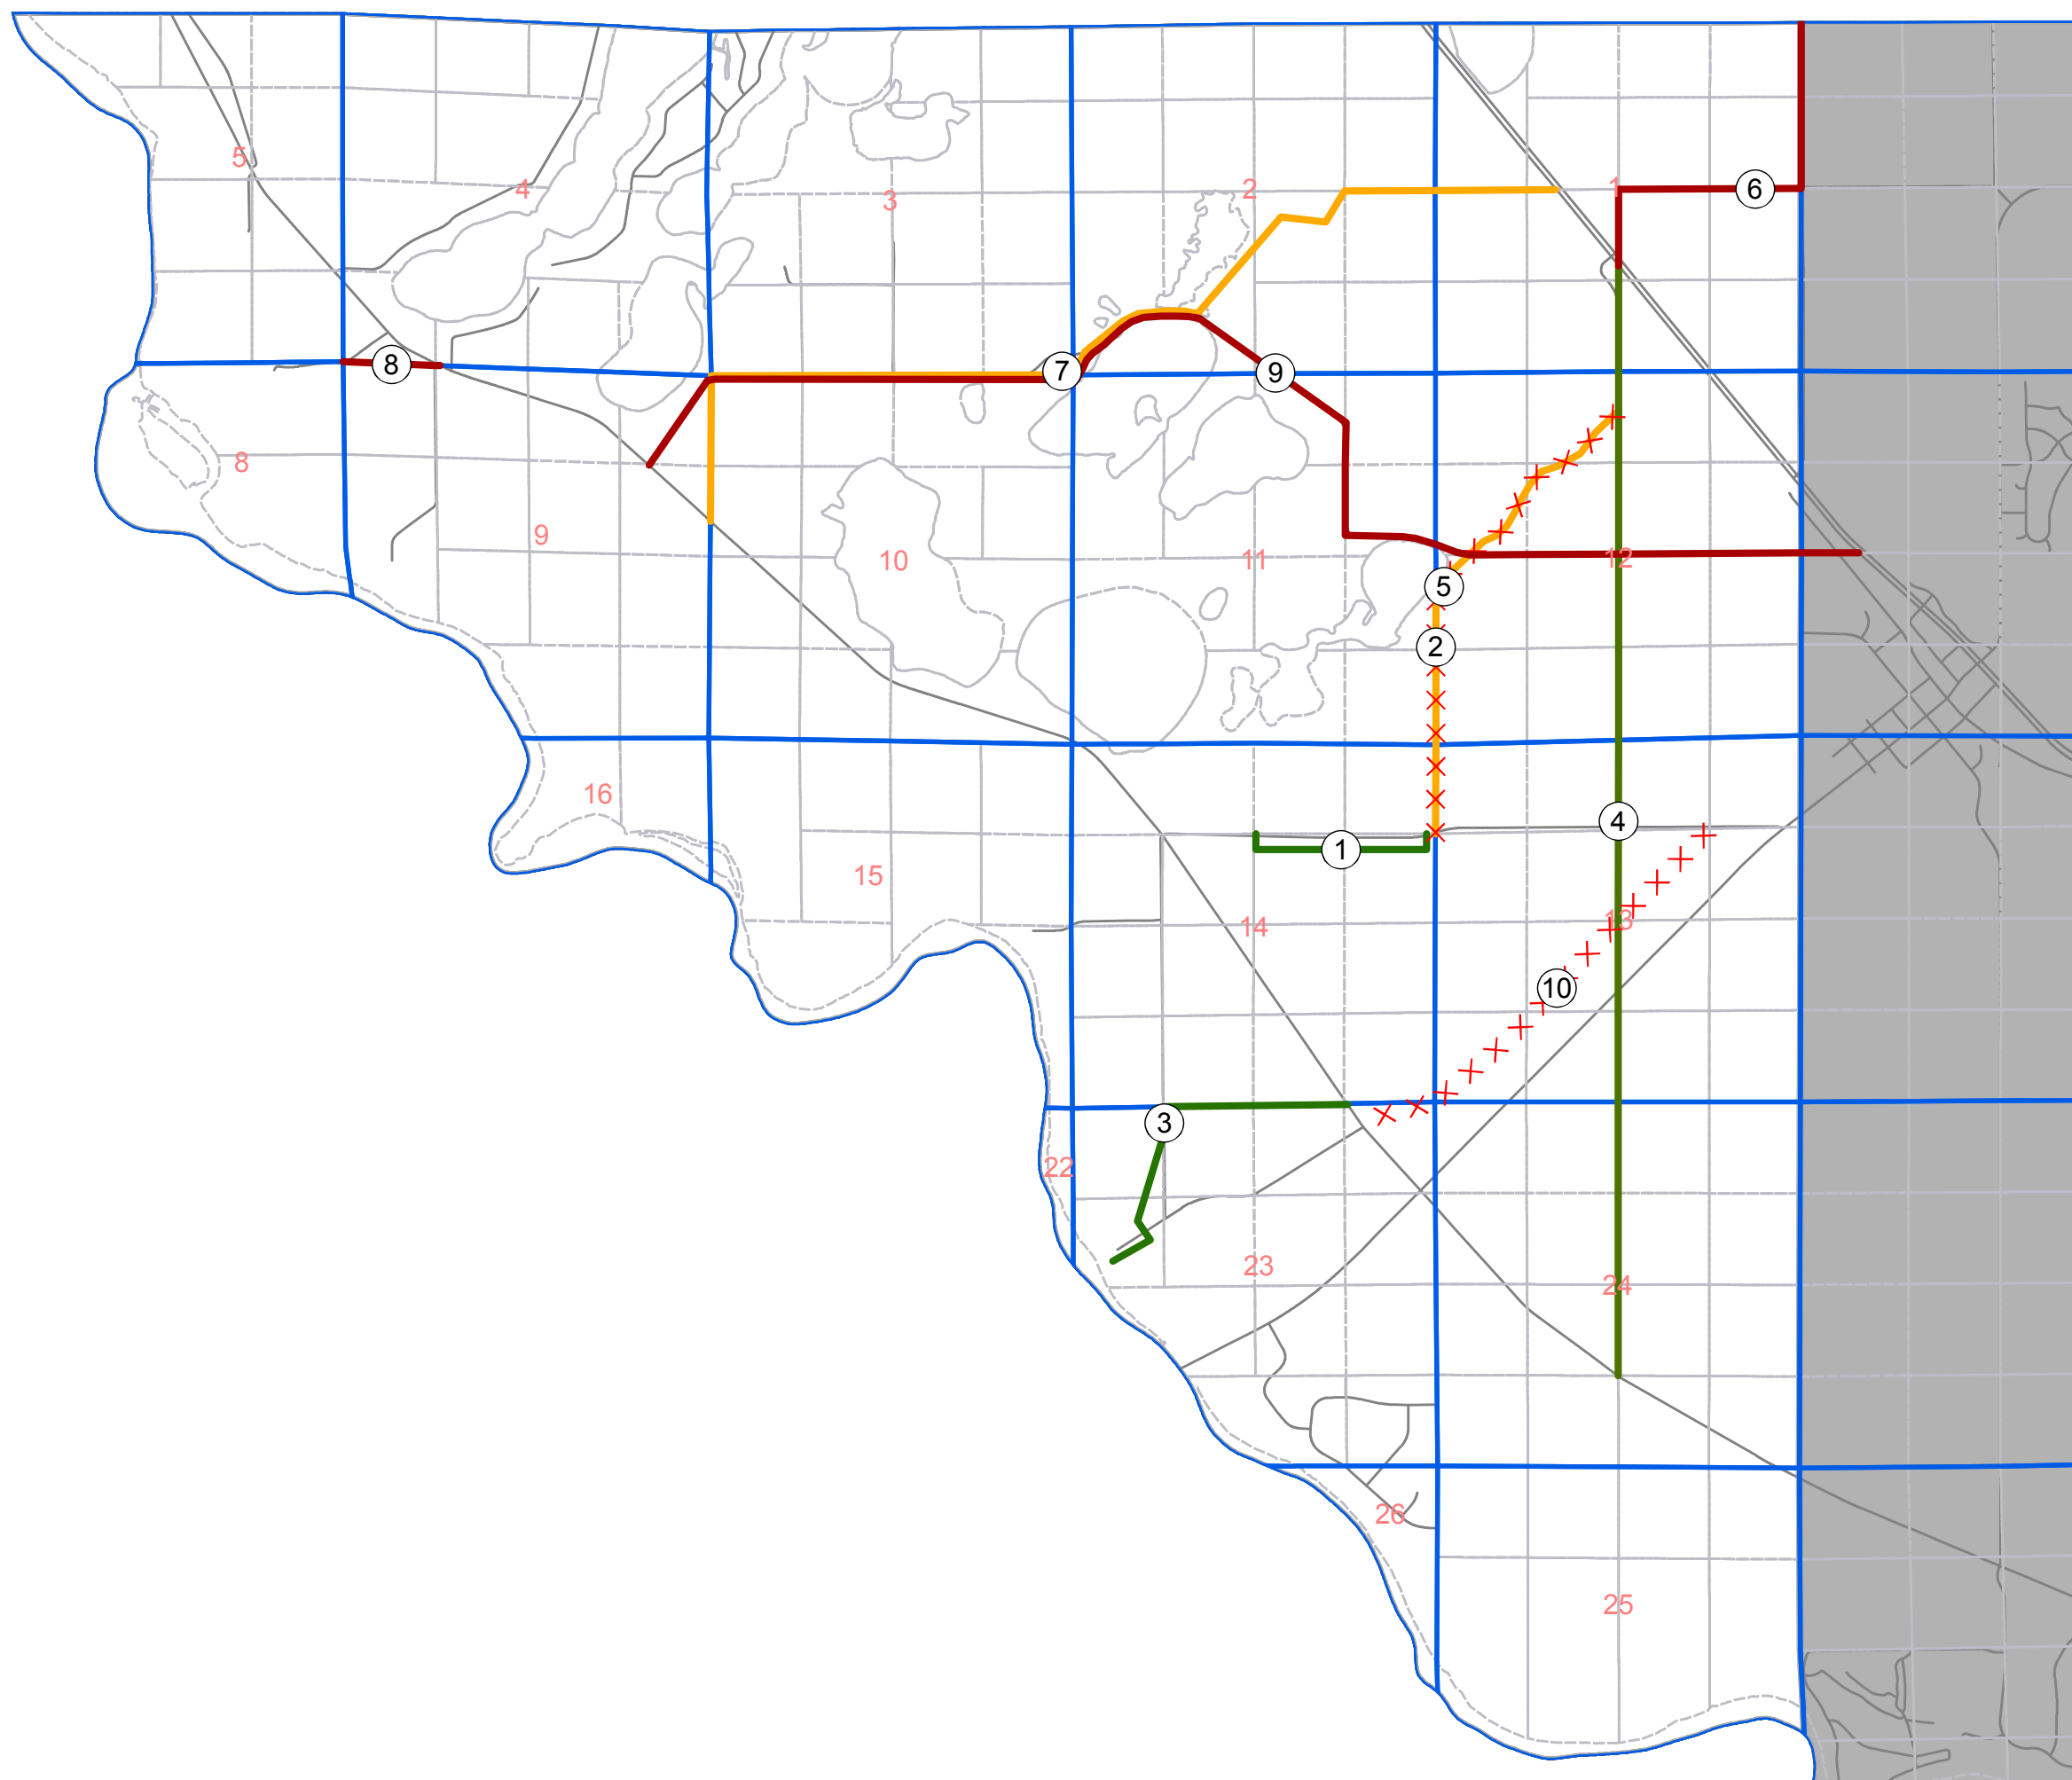

T34 - R30

Township Road Order

Clear Lake Township

Code

- 1
- 2
- 3
- 4
- 5
- 6
- 7
- 8
- 9
- 10

Township Road Order Code
(Click to View Document)