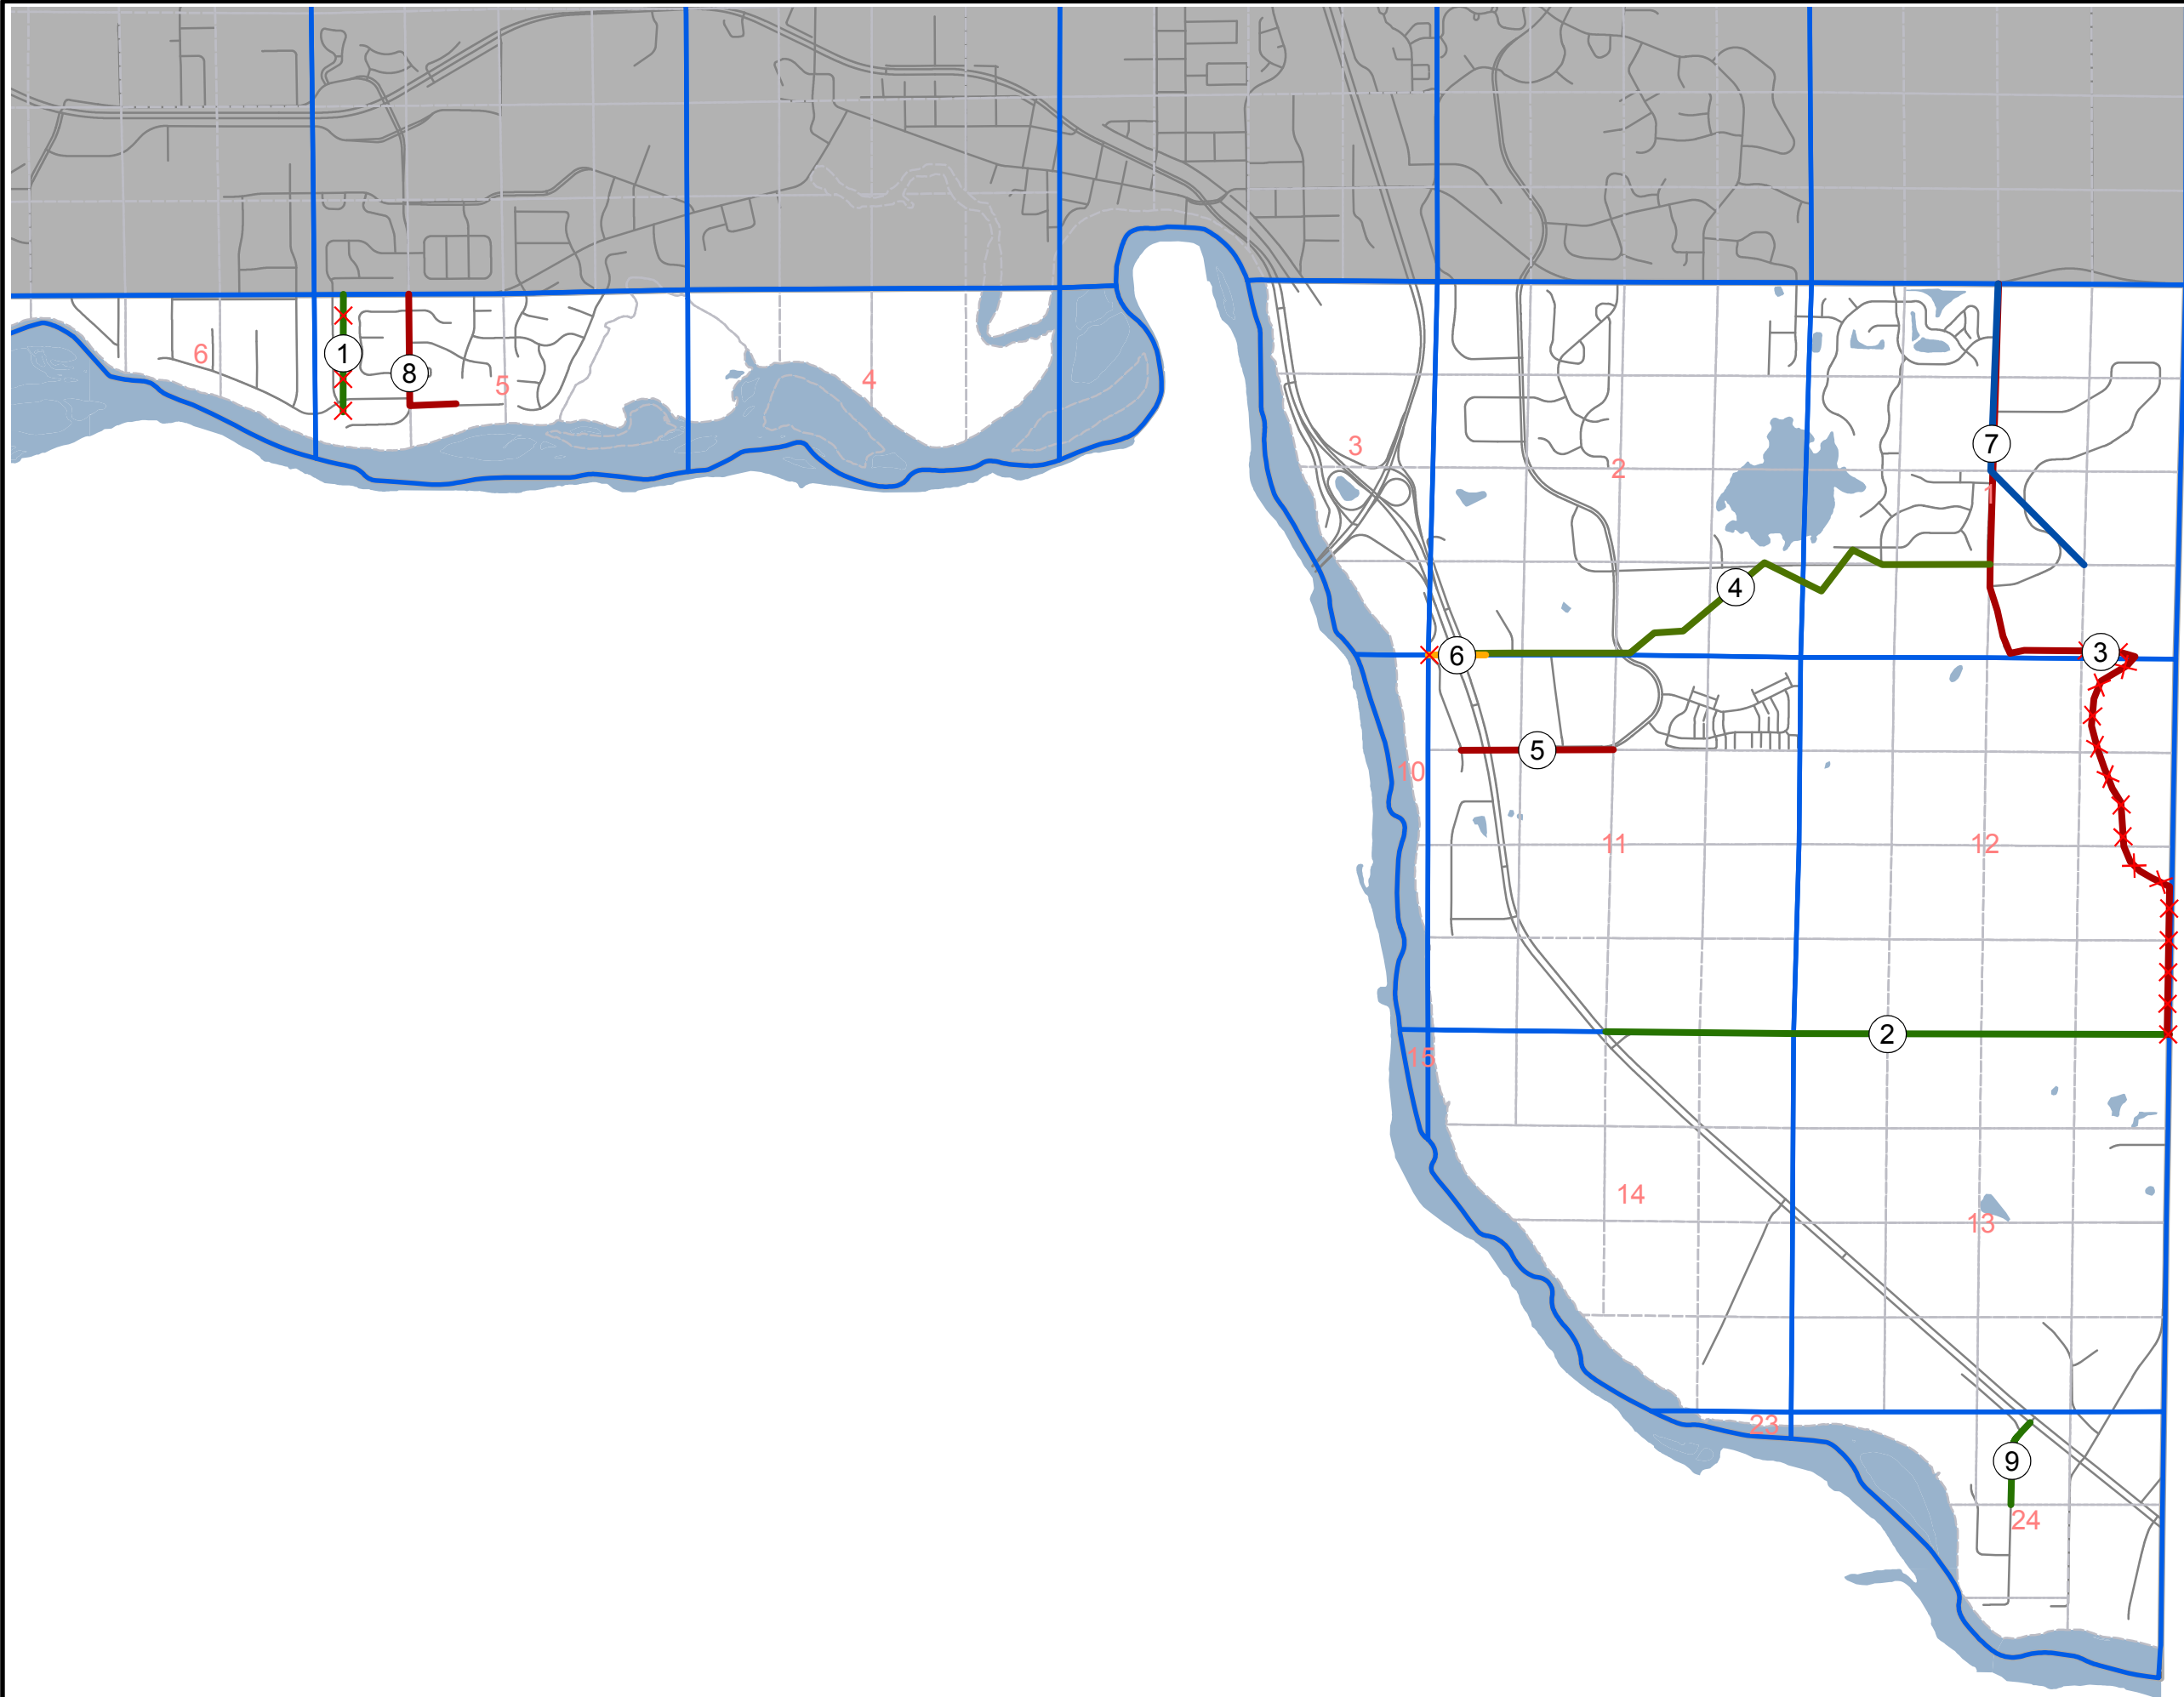

T32 - R26

Township Road Order

Elk River Township

Code

	1		6
	2		7
	3		8
	4		9
	5		

Township Road Order Code

(Click to View Document)