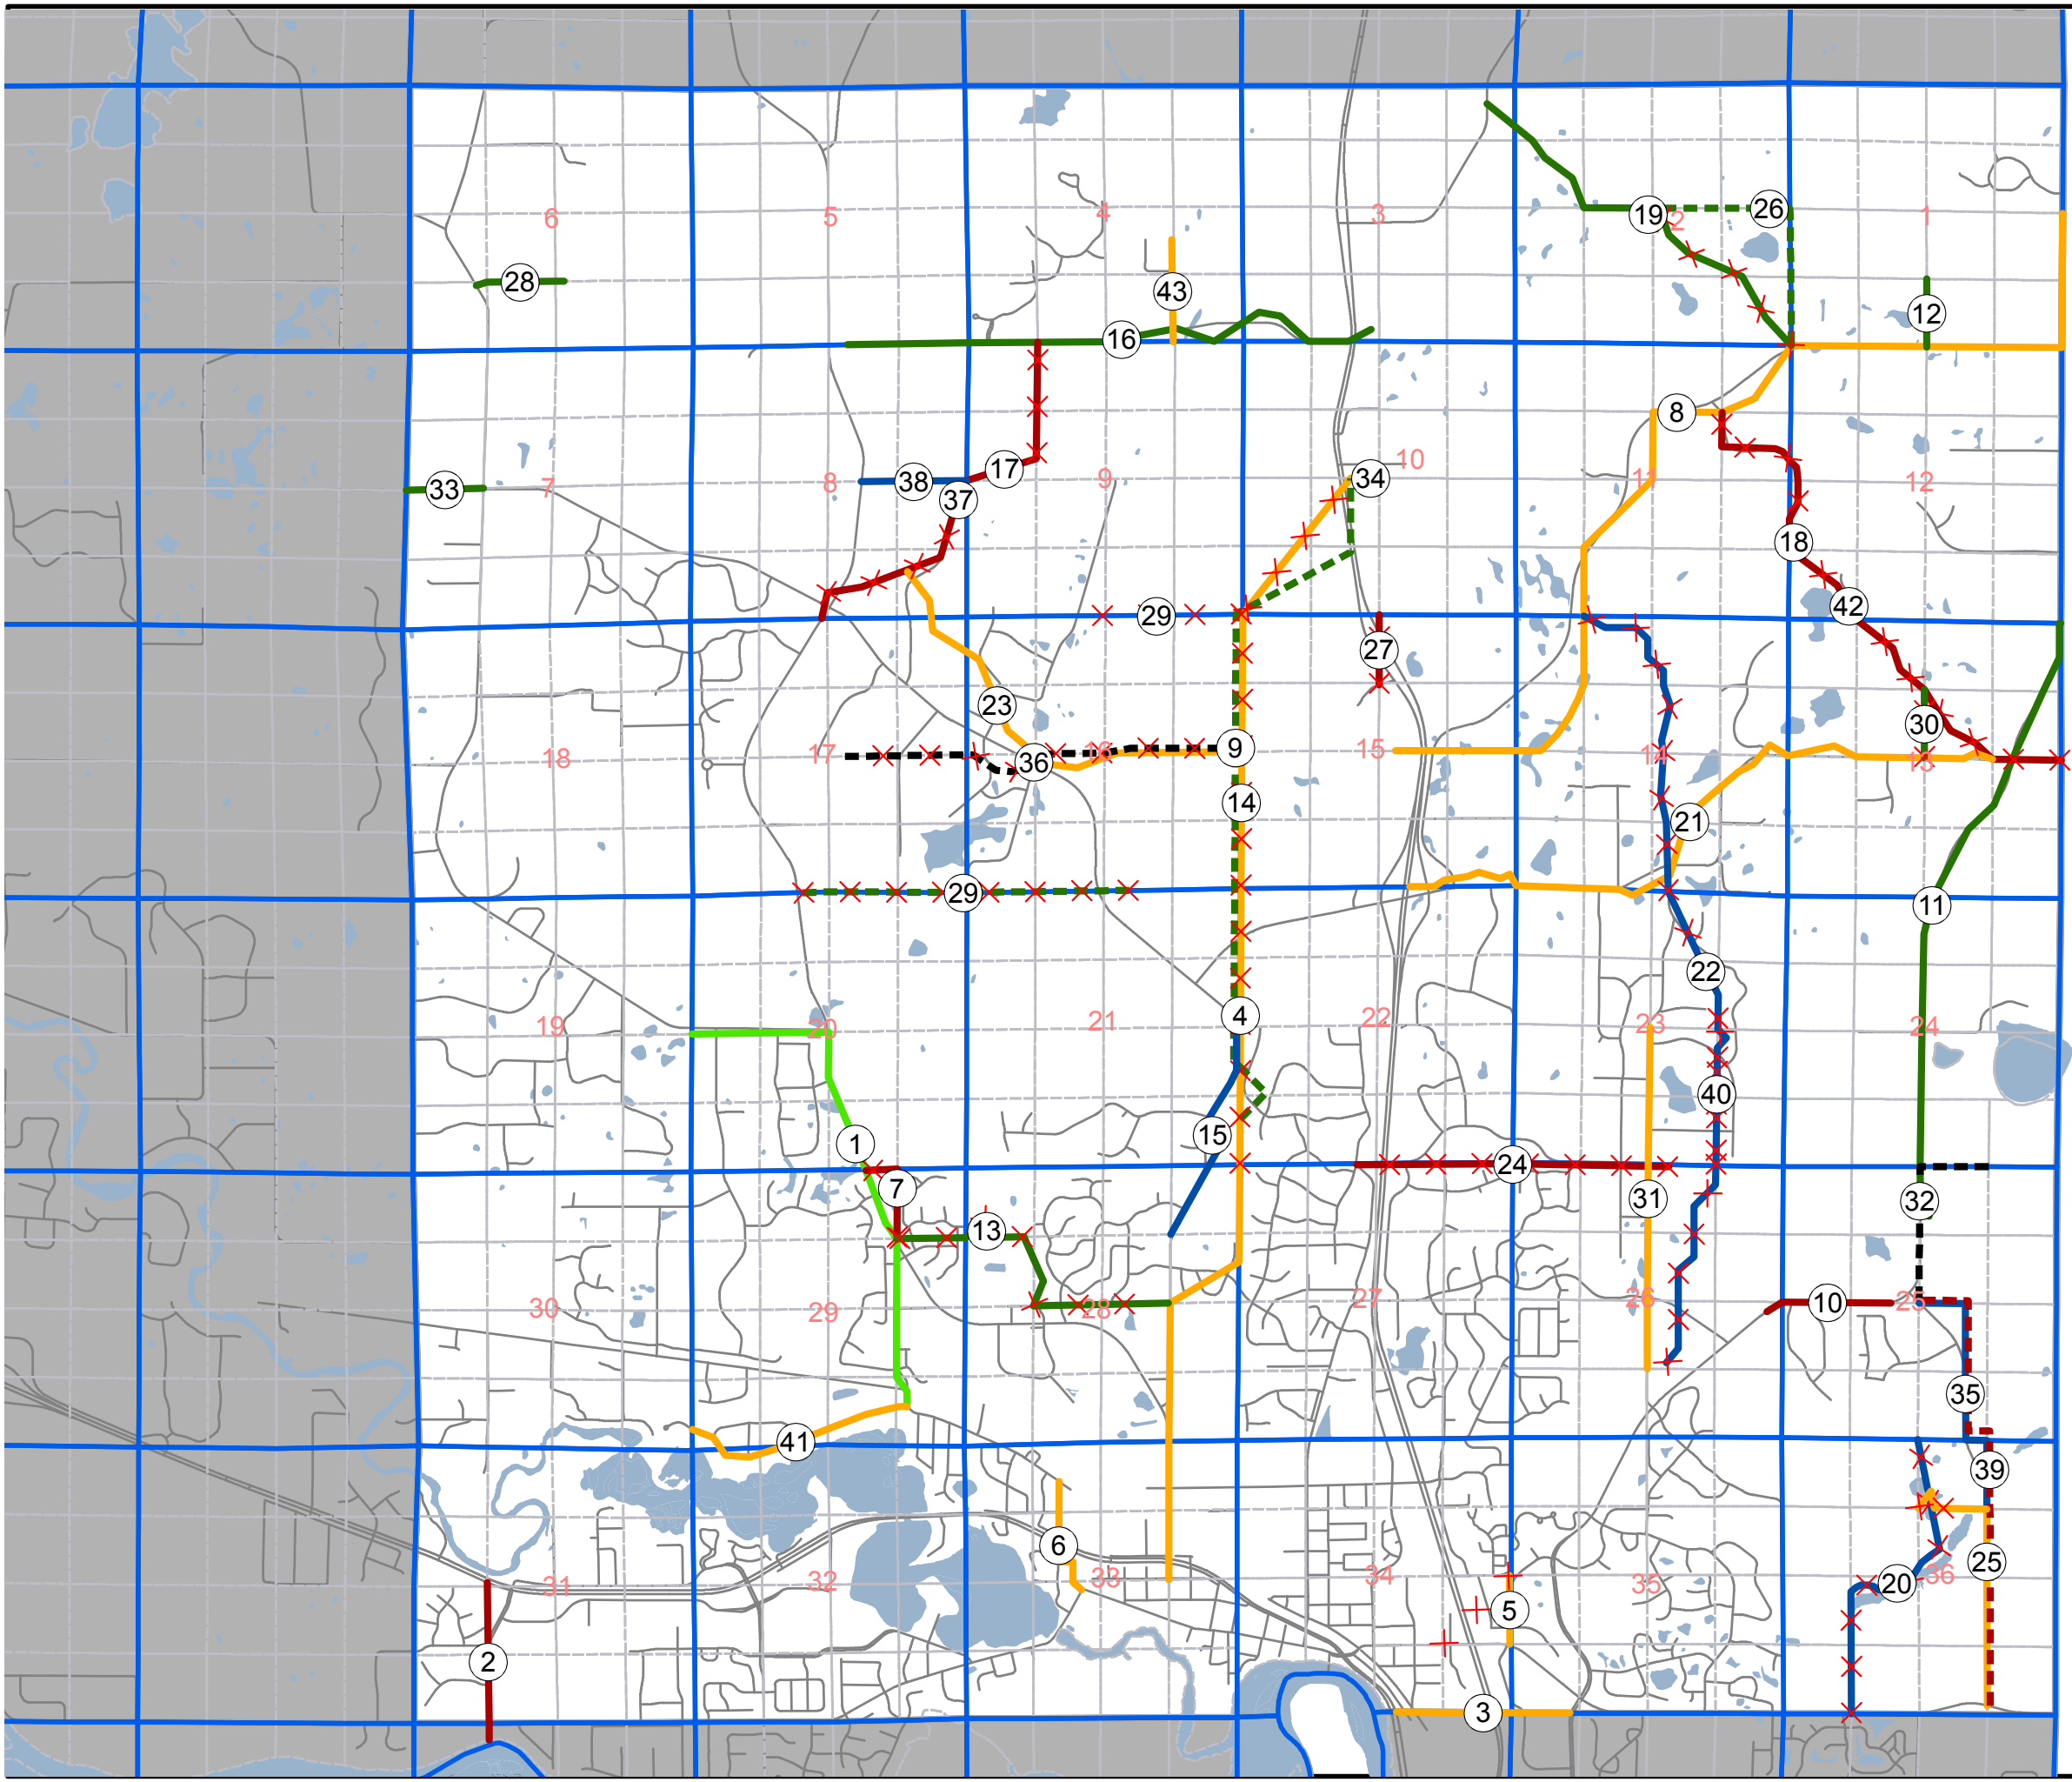

T33 - R26

Township Road Order

Elk River Township

Code

	1		12		23		34
	2		13		24		35
	3		14		25		36
	4		15		26		37
	5		16		27		38
	6		17		28		39
	7		18		29		40
	8		19		30		41
	9		20		31		42
	10		21		32		43
	11		22		33		

Township Road Order Code

(Click to View Document)