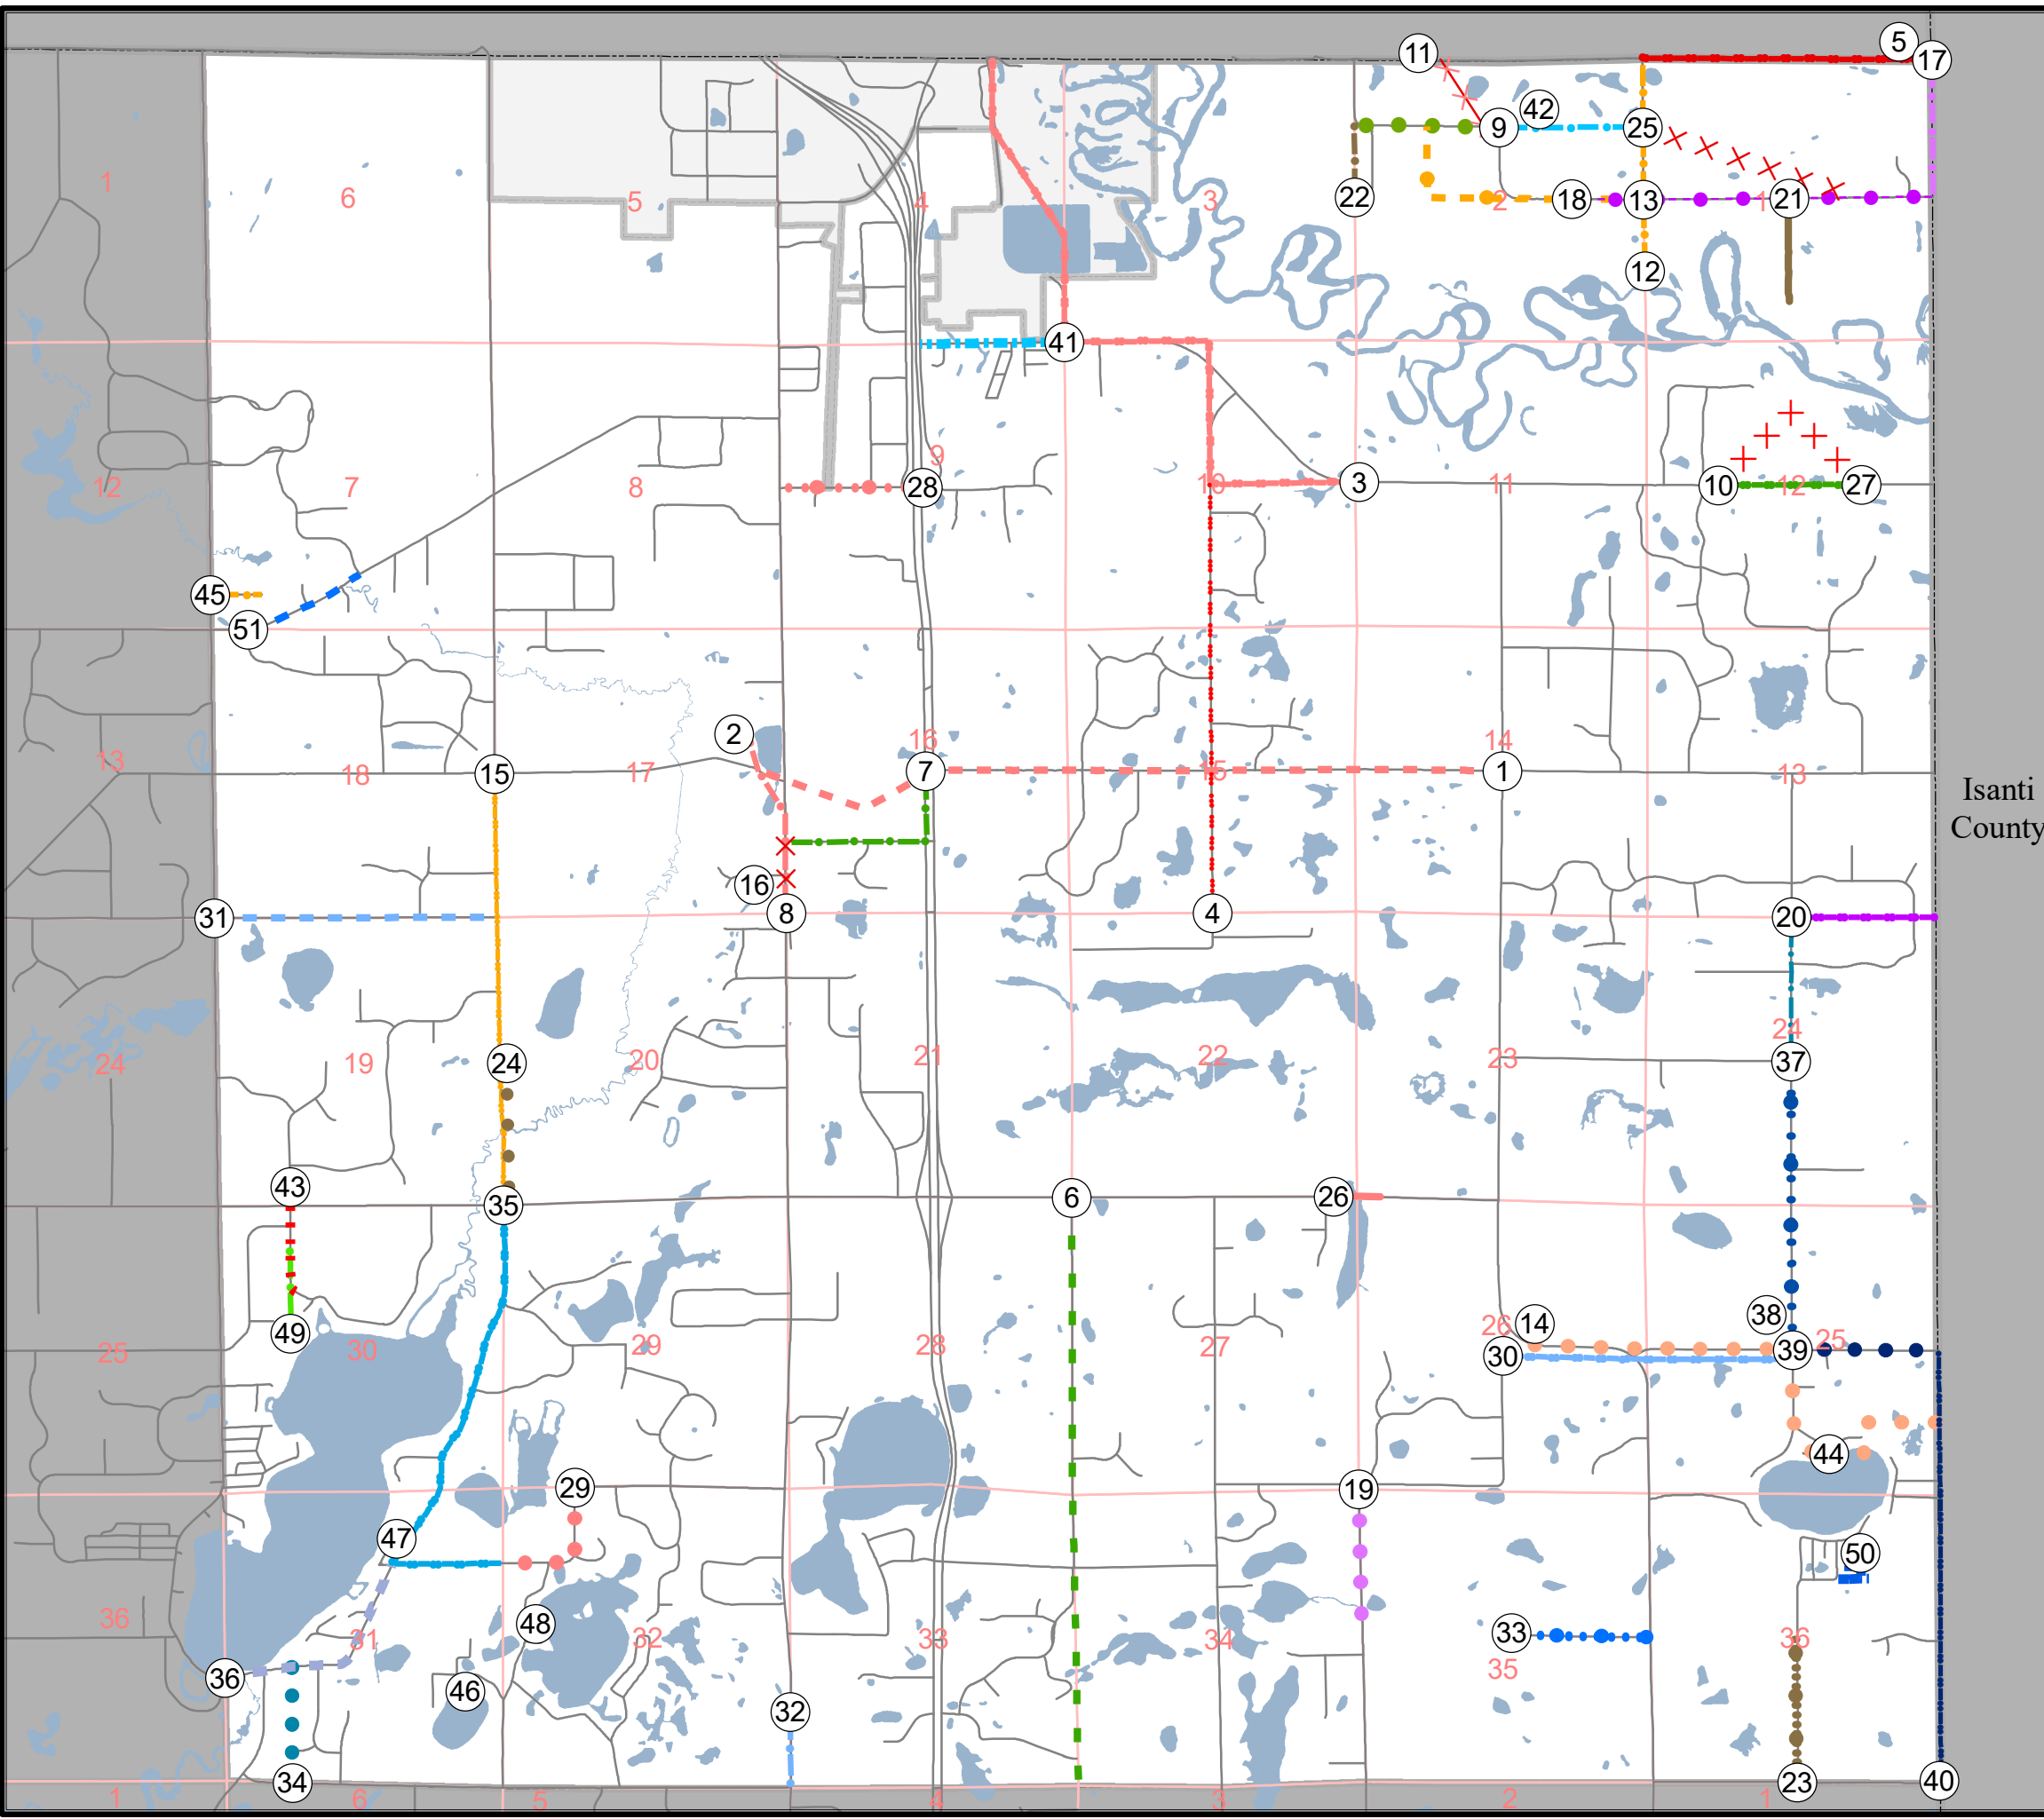

T35 - R26

Township Road Order

Baldwin Township

Code

---	1	●●●	14	×××	27	— — —	40
· · ·	2	— — —	15	●●●●	28	— · — ·	41
— · — ·	3	●●●●	16	●●●●	29	— · — ·	42
· · · ·	4	— · — ·	17	— — —	30	· · · ·	43
— — —	5	● — ● —	18	— — —	31	— — —	44
— · — ·	6	●●●●	19	— · — ·	32	— · — ·	45
— · — ·	7	— — —	20	●●●●	33	— · — ·	46
×××	8	— — —	21	●●●●	34	— · — ·	47
●●●	9	— · — ·	22	— — —	35	— · — ·	48
— · — ·	10	●●●●	23	— · — ·	36	— · — ·	49
×××	11	●●●●	24	— · — ·	37	— · — ·	50
— · — ·	12	×××	25	●●●●	38	— · — ·	51
— · — ·	13	— — —	26	●●●●	39		

Township Road Order Code

(Click to View Document)

DISCLAIMER: Sherburne County does not warrant the accuracy nor the correctness of the information contained in this map. It is your responsibility to verify the accuracy of this information. In no event will Sherburne County be liable for any damages, including loss of business, lost profits, business interruption, loss of business information or other pecuniary loss that might arise from the use of this map or the information it contains. Map information is believed to be accurate but accuracy is not guaranteed. Any errors or omissions should be reported to Sherburne County Public Works. Path: H:\GIS\GIS_Projects\Auditor\Road_Order\Baldwin_T35_R26.mxd Map Created: 4/9/2018

Isanti County